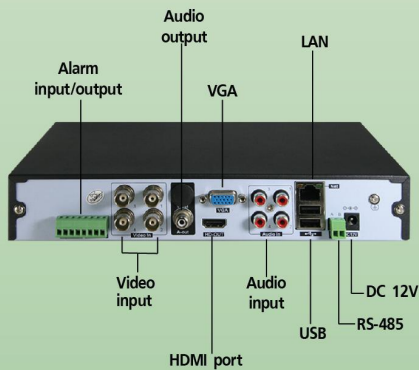

## Features

- ▶ Super Hybrid DVR Technology
- ▶ H.264 and Dual Stream Video Compression
- ▶ Super HD-AHD, HD- TVI, HD CVI, IP Camera, Analog
- ▶ HD output Technology on VGA and HDMI
- ▶ 2 Wan Streaming P2P QR Scanning and FjikoDDNS
- ▶ KenproCCTV IOS and andriod Applicatoin