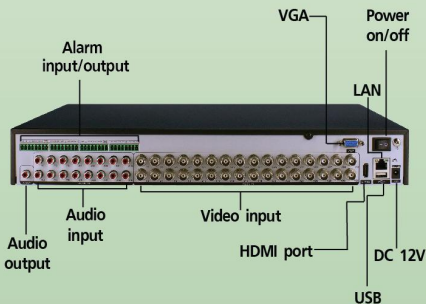

Features

- ▶ 32CH 5Brid DVR Recorder
- ▶ Support H.264/H.264+ Video Compression
- ▶ FullHD output on VGA and HDMI
- ▶ Support P2P
- ▶ Support XVI Camera
- ▶ Support Coaxial control
- ▶ Support AHD, TVI, CVI, Analog SD, IP camera