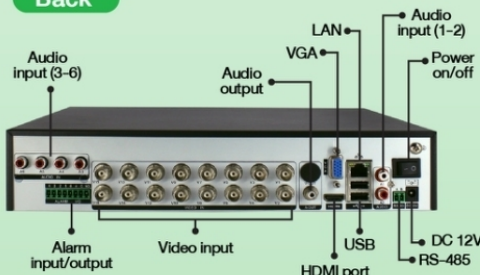

Features

- ✔ 16CH 5Brid DVR Recorder
- ✔ Support H.265 Video Compression
- ✔ FullHD output on VGA and HDMI
- ✔ Support P2P , FUJIKODDNS
- ✔ Support XVI Camera
- ✔ Support Coaxial control
- ✔ Support AHD, TVI, CVI, Analog SD, IP camera

Front

Back

SPECIFICATION