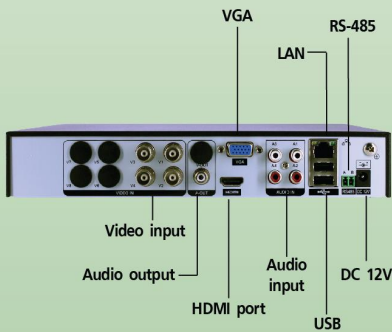

## Features

- ▶ 4CH 5Brid DVR Recorder
- ▶ Support H.264/H.264+ Video Compression
- ▶ FullHD output on VGA and HDMI
- ▶ Support P2P
- ▶ Support XVI Camera
- ▶ Support Coaxial control
- ▶ Support AHD, TVI, CVI, Analog SD, IP camera