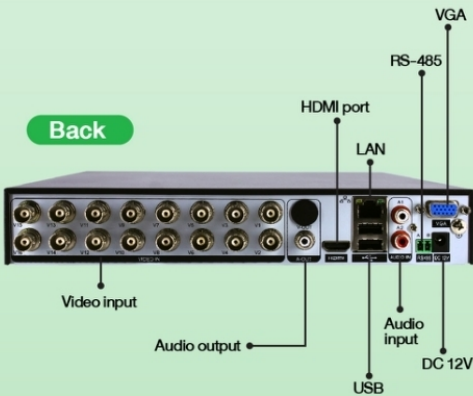

Features

- ✔ 16CH 5Brid DVR Recorder, H.265
- ✔ FullHD output on VGA and HDMI
- ✔ Support P2P , FUJIKODDNS
- ✔ Support XVI Camera
- ✔ Support Coaxial control
- ✔ Support AHD, TVI, CVI, Analog SD, IP camera

Back

SPECIFICATION