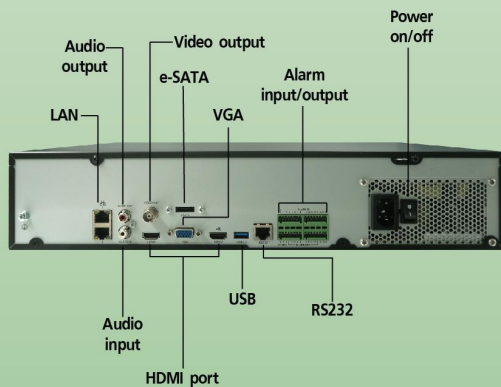

Model(şu)	KP-NVR6485NV
Performance	Embedded Pentaplex (Live, Recording, Playback, Backup, Remote Access)
<b>Video/Audio Input</b>	
IP Video Input	64CH
Two-way Audio Input	1CH RCA
<b>Network</b>	
Incoming Bandwidth	320Mbps
Outgoing Bandwidth	320Mbps
Remote Users	128
<b>Video/Audio Output</b>	
HDMI/VGA Output	HDMI2 4K(3840x2160)/60Hz ,4K(3840x2160)/30Hz,1920x1080p/60Hz ,1920x1080p/50Hz, 1600x1220/60Hz ,1280x1024/60Hz ,1280x720 /60Hz ,1024x768/60Hz
	HDMI1/VGA 1920x1080p /60Hz ,1920x1080p/50Hz ,1280x1024/60Hz ,1280x720/60Hz, 1024x768/60Hz
Recording Resolution	12MP/8MP/6MP/5MP/4MP/3MP/1080P/960P/720P/D1/2CIF/CIF
Audio Output	1CH RCA
Synchronous Playback	16CH
OSD Display	Channel name, Date&Time, Record Status, VCA Status etc.
<b>Decoding</b>	
Compression	Ultra265/H.265/H.264
Live View/Playback	12MP/8MP/6MP/5MP/4MP/3MP/1080P/960P/720P/D1/2CIF/CIF
Capability	3x12MP@25,4x4K@30,8x4MP@25,16x1080p@30,32x960p@25,36x720p@30,64xD1
<b>Hard Disk</b>	
SATA	8 SATA interface + 1 eSATA
Capacity	Up to 8TB for each disk
<b>External Interface</b>	
Network Interface	2 RJ45 10M/100M/1000M self-adaptive Ethernet Interface
Protocol	IPv4, IPv6, IGMP, ICMP, ARP, TCP, UDP, DHCP, PPPoE, RTP, RTSP, RTCP, DNS, DDNS, NTP, FTP, UPnP, HTTP, HTTPS, SMTP, 802.1x, SNMP, SSL, TLS, P2P
Serial Interface	1 x RS485, 1 x RS232
USB Interface	Front pane: 2xUSB2.0 Rear panel: 1 x USB3.0
Alarm In	16-CH
Alarm Out	4-CH
<b>PoE(Power Over Ethernet)</b>	
Interface	N/A
Max. Power	N/A
Supported Standard	N/A
<b>General</b>	
Power Supply	220V AC Power
Consumption (Without HDD)	≤ 20 W (without HDD)
Working Temperature	-10 °C ~ + 55 °C (+14 °F ~ +131 °F)
Working Humidity	≤ 90% RH(non-condensing)
Dimensions	442mm x 425mm x 86mm (17.4" x 16.7" x 3.4")
Weight(Without HDD)	≤ 5.13 kg (11.31lb)