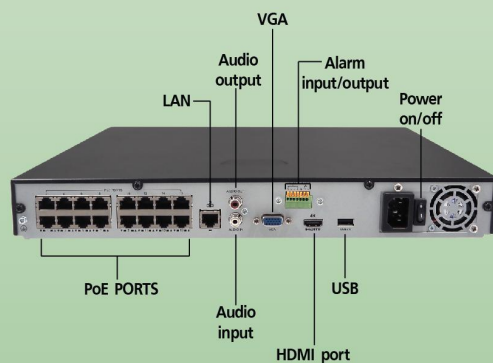

Model(şu)	KP-NVR1625P16NV
Performance	Embedded Pentaplex (Live, Recording, Playback, Backup, Remote Access)
Video/Audio Input	
IP Video Input	16CH
Two-way Audio Input	1CH RCA
Network	
Incoming Bandwidth	112Mbps
Outgoing Bandwidth	96Mbps
Remote Users	128
Video/Audio Output	
HDMI/VGA Output	HDMI 4K(3840x2160@30),4K(3840x2160@60)1024x768@60, 1280x720@60,1280x1024@60,1920x1080@50,1920x1080@60
	VGA 1024x768@60,1280x720@60,1280x1024@60,1920x1080@50, 1920x1080@60
Recording Resolution	8MP/6MP/5MP/4MP/3MP/1080P/960P/720P/D1/2CIF/CIF
Audio Output	1CH RCA
Synchronous Playback	16CH
OSD Display	Channel name, Date&Time, Record Status, VCA Status etc.
Decoding	
Compression	Ultra265/H.265/H.264
Live View/Playback	8MP/6MP/5MP/4MP/3MP/1080P/960P/720P/D1/2CIF/CIF
Capability	1x4K@30, 2x4MP@30, 3x3MP@25, 4x1080P@30, 8x720P@30, 16xD1
Hard Disk	
SATA	2 SATA interface
Capacity	Up to 8TB for each disk
External Interface	
Network Interface	1 RJ-45 10M/100M/1000M self-adaptive Ethernet Interface
Protocol	IPv4, IPv6, IGMP, ICMP, ARP, TCP, UDP, DHCP, PPPoE, RTP, RTSP, RTCP, DNS, DDNS, NTP, FTP, UPnP, HTTP, HTTPS, SMTP, 802.1x, SNMP, SSL, TLS, P2P
Serial Interface	1 x RS-485
USB Interface	Front pane: 1xUSB2.0 Rear panel: 1xUSB2.0
Alarm In	4-CH
Alarm Out	1-CH
PoE(Power Over Ethernet)	
Interface	16 independent 100Mbps PoE network interface
Max. Power	Max 30W for single port Max/Total 240W
Supported Standard	IEEE802.3af/at
General	
Power Supply	220V AC Power
Consumption (Without HDD)	≤ 9 W (without HDD)
Working Temperature	-10 °C ~ + 55 °C (+14 °F ~ +131 °F)
Working Humidity	≤ 90% RH(non-condensing)
Dimensions	380mm x 315mm x 49.1mm (15.0" x 12.4" x 1.9")
Weight(Without HDD)	2.4kg (5.29lb)