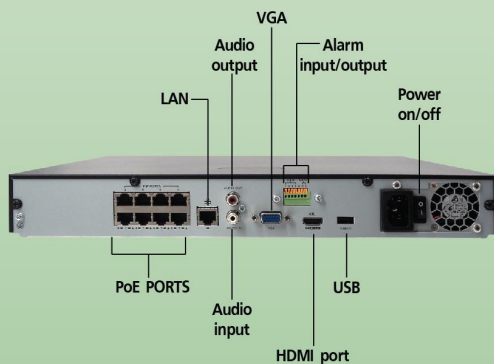

Model(şu)	KP-NVR0825PNV
Performance	Embedded Pentaplex (Live, Recording, Playback, Backup, Remote Access)
Video/Audio Input	
IP Video Input	8CH
Two-way Audio Input	1CH RCA
Network	
Incoming Bandwidth	64Mbps
Outgoing Bandwidth	96Mbps
Remote Users	128
Video/Audio Output	
HDMI/VGA Output	HDMI 4K(3840x2160@30),4K(3840x2160@60)1024x768@60, 1280x720@60,1280x1024@60,1920x1080@50,1920x1080@60
	VGA 1024x768@60,1280x720@60,1280x1024@60,1920x1080@50, 1920x1080@60
Recording Resolution	8MP/6MP/5MP/4MP/3MP/1080P/960P/720P/D1/2CIF/CIF
Audio Output	1CH RCA
Synchronous Playback	8CH
OSD Display	Channel name, Date&Time, Record Status, VCA Status etc.
Recording	
Compression	Ultra265/H.265/H.264
Live View/Playback	8MP/6MP/5MP/4MP/3MP/1080P/960P/720P/D1/2CIF/CIF
Capability	1x4K@30, 2x4MP@30, 3x3MP@25, 4x1080P@30, 8x720P@30, 16xD1
Hard Disk	
SATA	2 SATA interface
Capacity	Up to 8TB for each disk
External Interface	
Network Interface	1 RJ-45 10M/100M/1000M self-adaptive Ethernet Interface
Protocol	IPv4, IPv6, IGMP, ICMP, ARP, TCP, UDP, DHCP, PPPoE, RTP, RTSP, RTCP, DNS, DDNS, NTP, FTP, UPnP, HTTP, HTTPS, SMTP, 802.1x, SNMP, SSL, TLS, P2P
Serial Interface	1 x RS-485
USB Interface	Front pane: 1xUSB2.0 Rear panel: 1xUSB2.0
Alarm In	4-CH
Alarm Out	1-CH
PoE(Power Over Ethernet)	
Interface	8 independent 100Mbps PoE network interface
Max. Power	Max 30W for single port Max/Total 130W
Supported Standard	IEEE802.3af/at
General	
Power Supply	220V AC Power
Consumption (Without HDD)	≤ 9 W (without HDD)
Working Temperature	-10°C ~ + 55°C (+14°F ~ +131°F)
Working Humidity	≤ 90% RH(non-condensing)
Dimensions	380mm x 315mm x 49.1mm (15.0" x 12.4" x 1.9")
Weight(Without HDD)	2.4kg (5.29lb)